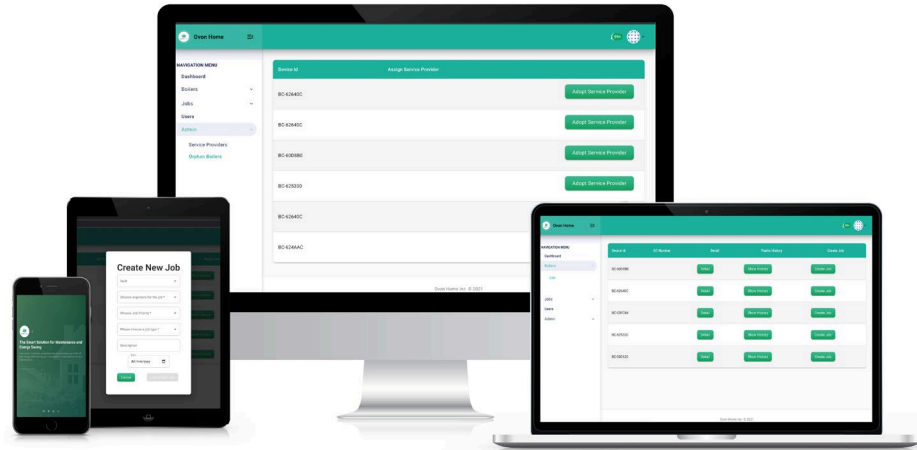

OVON HOME

THE SOLUTION

Ovon Boiler Controller

Integrates with any boiler and provides remote diagnostic information.

Links to facilities management for social housing providers or landlords.

Operates without WiFi using NB-IoT and LoRaWAN for full coverage.

OVON HOME

THE SOLUTION

The Ovon Cloud

Diagnose problems before you arrive.

Optimise schedules and maintenance.

Live data and mobile-responsive for engineers.

OVON HOME

THE MARKET