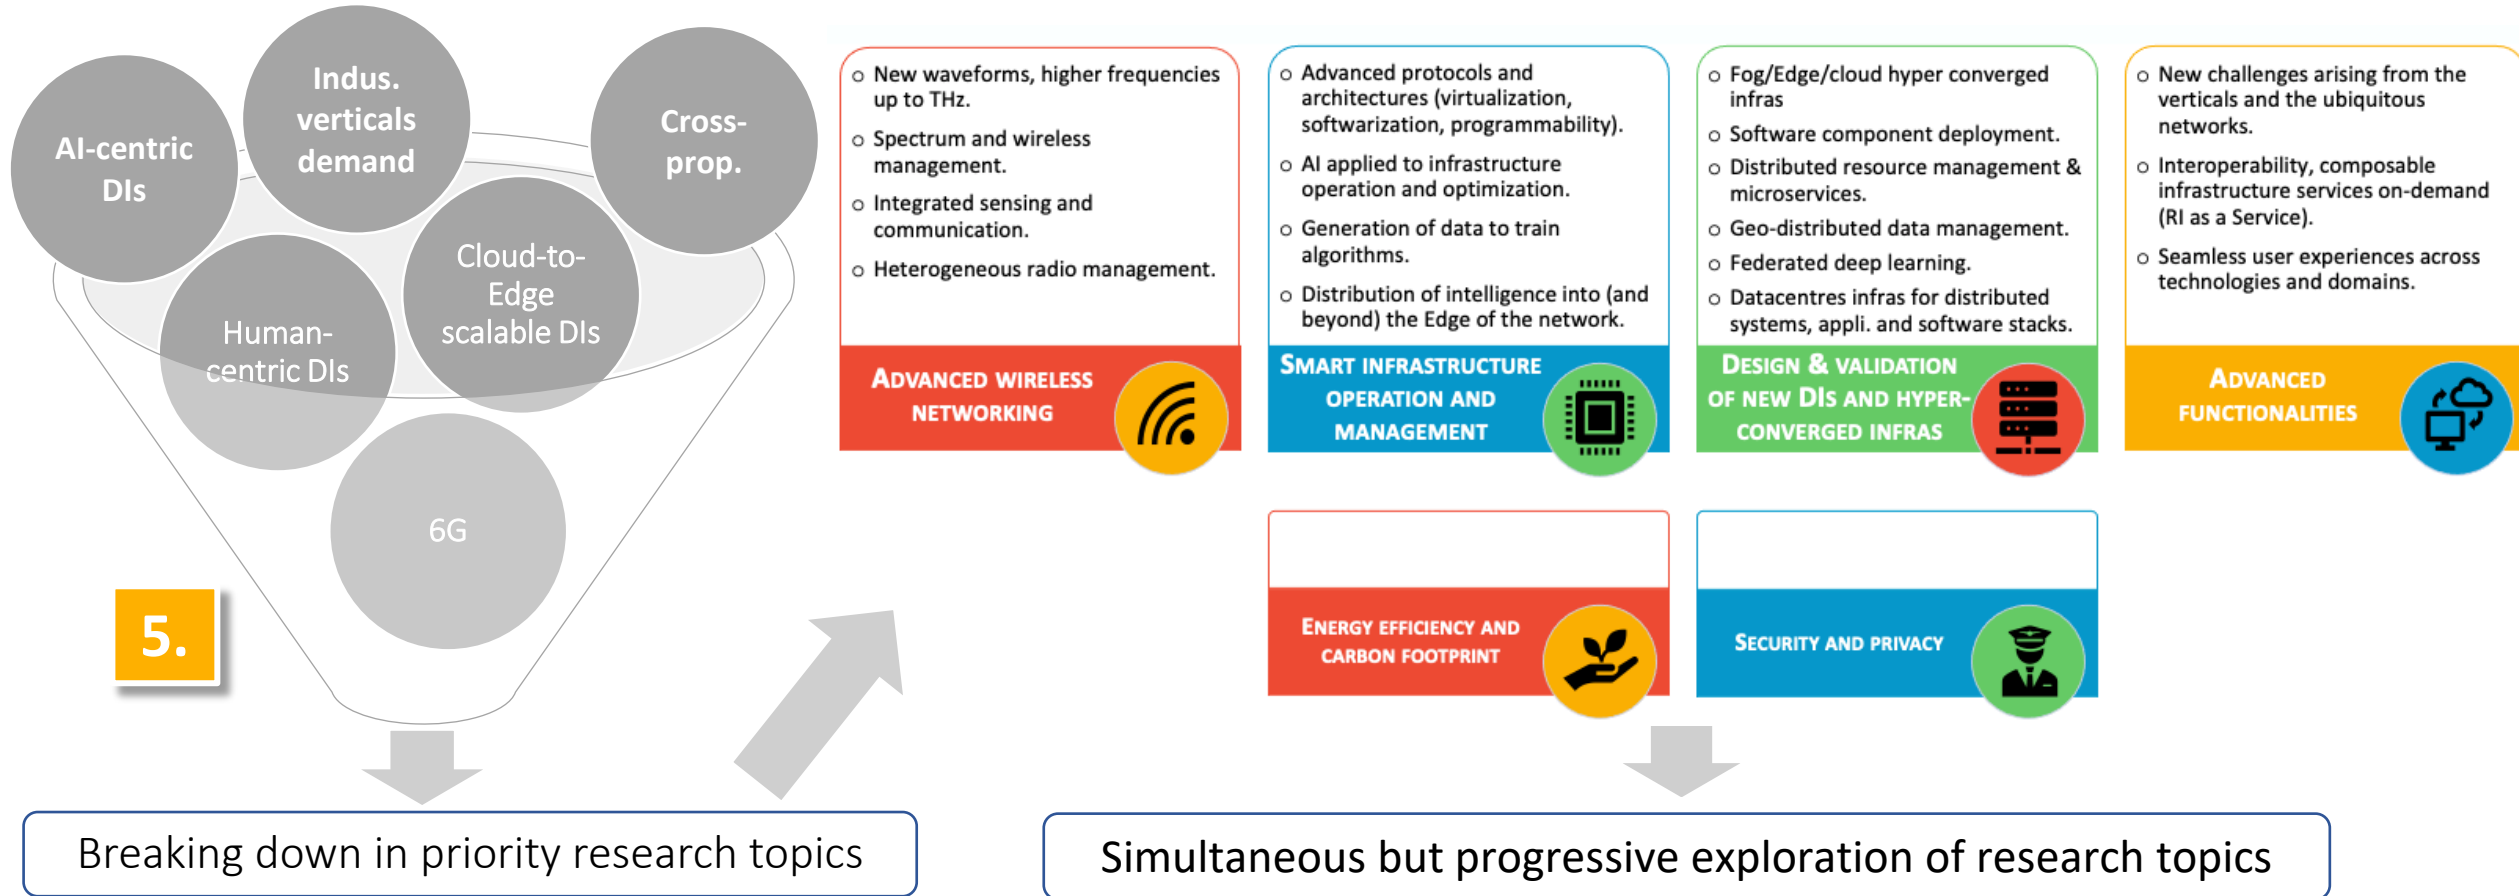

Prioritisation of research topics – pervasiveness of Cloud/Edge/IoT

- New waveforms, higher frequencies up to THz.
- Spectrum and wireless management.
- Integrated sensing and communication.
- Heterogeneous radio management.

ADVANCED WIRELESS NETWORKING

- Advanced protocols and architectures (virtualization, softwarization, programmability).
- AI applied to infrastructure operation and optimization.
- Generation of data to train algorithms.
- Distribution of intelligence into (and beyond) the Edge of the network.

SMART INFRASTRUCTURE OPERATION AND MANAGEMENT

- Fog/Edge/cloud hyper converged infras
- Software component deployment.
- Distributed resource management & microservices.
- Geo-distributed data management.
- Federated deep learning.
- Datacentres infras for distributed systems, appli. and software stacks.

DESIGN & VALIDATION OF NEW DIs AND HYPER-CONVERGED INFRAS

- New challenges arising from the verticals and the ubiquitous networks.
- Interoperability, composable infrastructure services on-demand (RI as a Service).
- Seamless user experiences across technologies and domains.

ADVANCED FUNCTIONALITIES

ENERGY EFFICIENCY AND CARBON FOOTPRINT

SECURITY AND PRIVACY