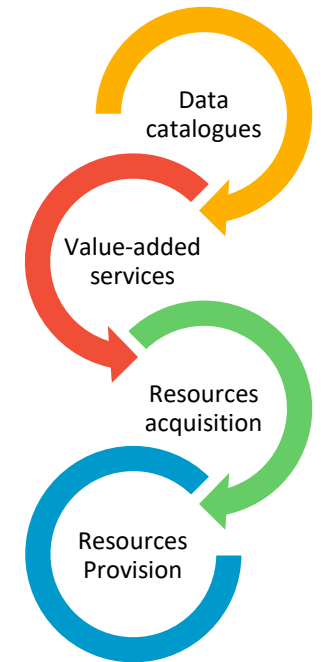

SLICES in a nutshell

what we offer

- **Digital transformation** is at the heart of our society!
- There is **no** digital transformation **without digital infrastructures**.
- Launched in 2017, **SLICES** is an **RI** to support the **academic and industrial research community** that will design, develop and deploy the **Next Generation of Digital Infrastructures**:
  - SLICES-RI is a **distributed RI** providing several **specialized instruments** on challenging research areas of Digital Infrastructures, by **aggregating** networking, computing and storage **resources** across countries, nodes and sites.
  - **Scientific domains**: networking protocols, radio technologies, services, data collection, parallel and distributed computing and in particular cloud and edge-based computing architectures and services.

www.slices-ri.eu