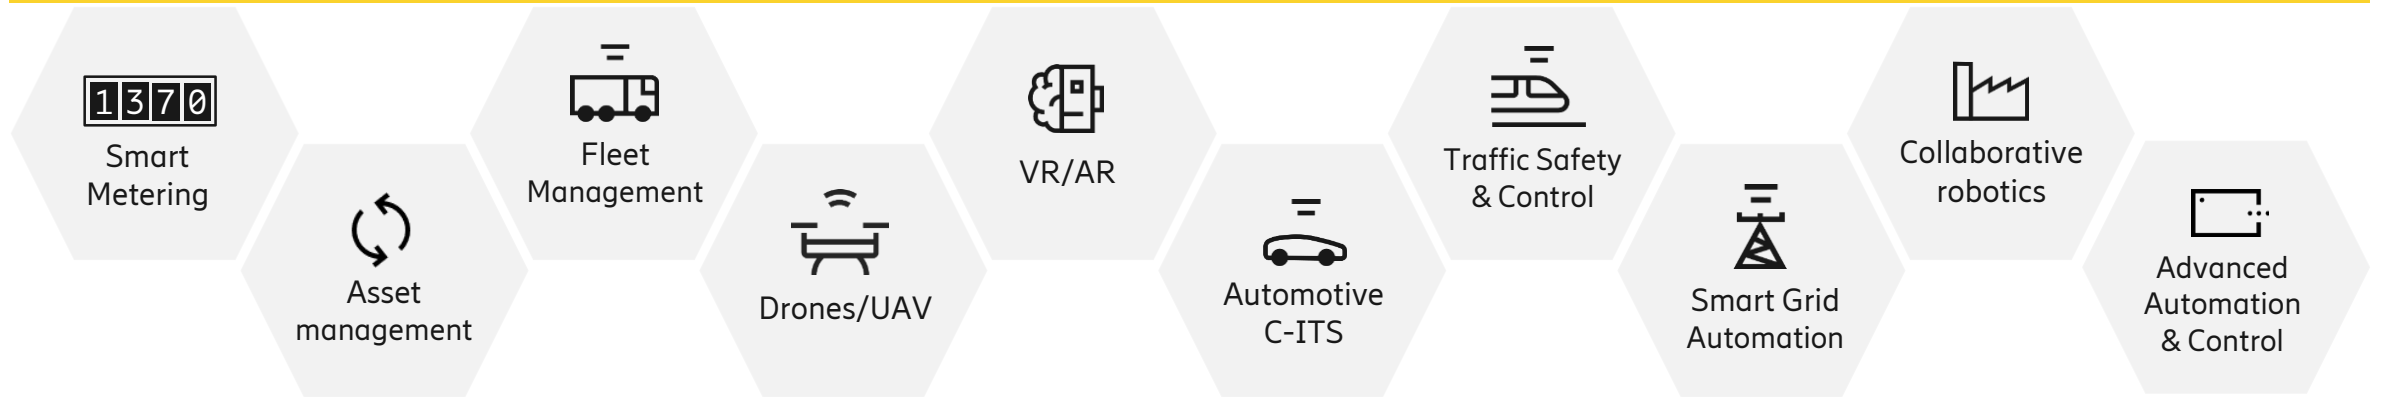

How Cellular IoT Impacts the 5G City

Commercial – Growth

Early pilots & standardization

One network – multiple use cases and industries

<p>Low cost devices, low energy Small data volumes Massive numbers NB-IoT/Cat-M1 (LTE and NR)</p>	<p>High throughput Low latency Large data volume LTE + NR</p>	<p>Ultra reliability Ultra low latency Very high availability NR</p>	<p>Industrial protocols Time sensitive networks Precise indoor positioning NR</p>
---	---	--	---