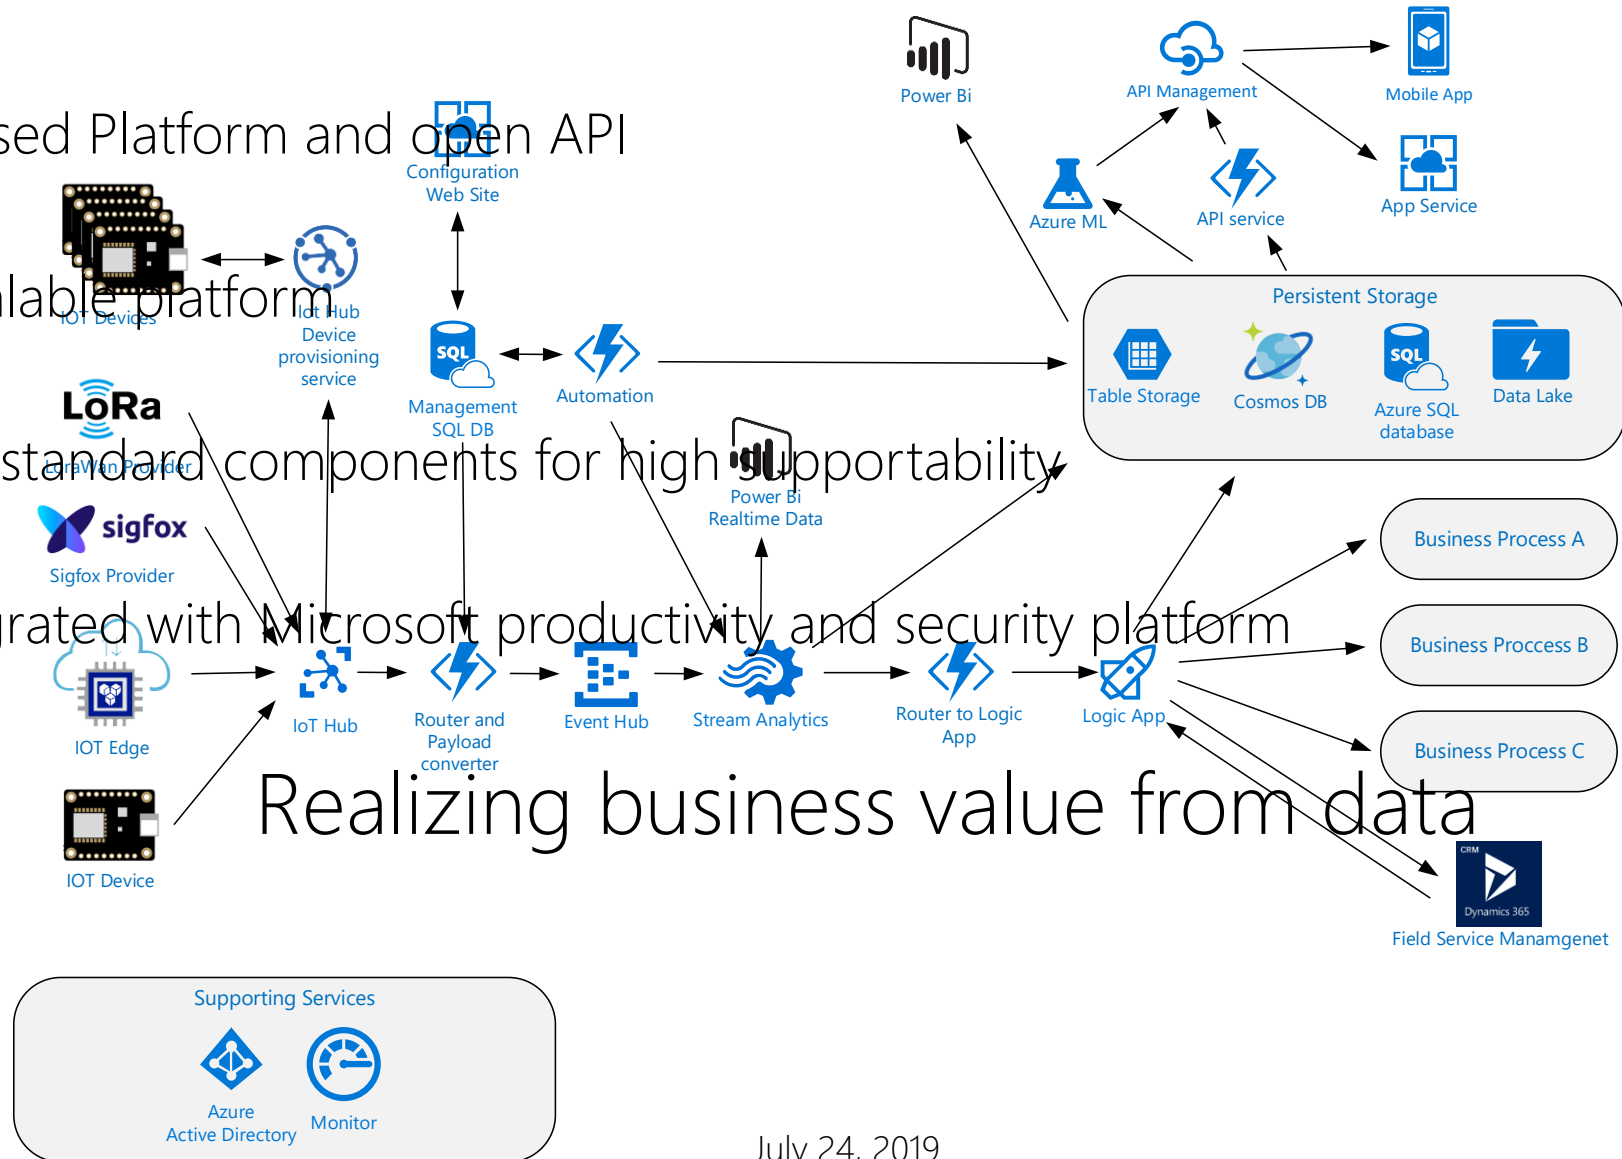

# Jesper Johansen

# IOT Framework

- > Standardised Platform and open API
- > Highly scalable platform
- > Based on standard components for high supportability
- > Fully integrated with Microsoft productivity and security platform

Realizing business value from data